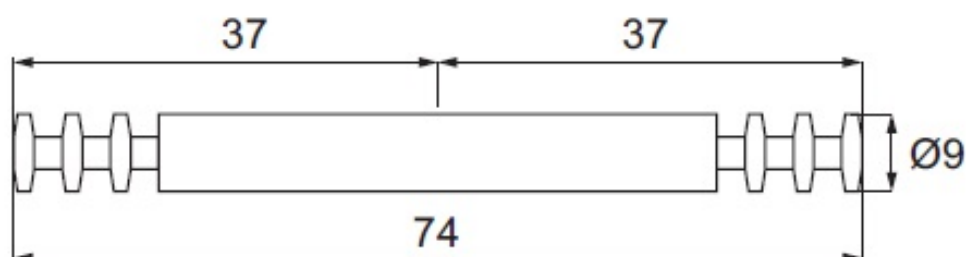

PRODUCT SHEET

Description:

Steel Dowel Double 74mm, F/Mamut Con, Drill Distance 88-96mm

Item number:

11.03.448-0

Units	Box	Carton	HS Code	Barcode
Pcs.		250	7318190090	 5704866445122

SISO A/S

Mileparken 11
DK-2740 Skovlunde
Denmark
VAT: DK 24786013

Phone +45 45 830 900

www.siso.dk
siso@siso.dk

Danske Bank
Nytorv Branch
Copenhagen
SWIFT: DABADKKK

Account no.
4180 3112 112936
IBAN Account
DK7230003112112936