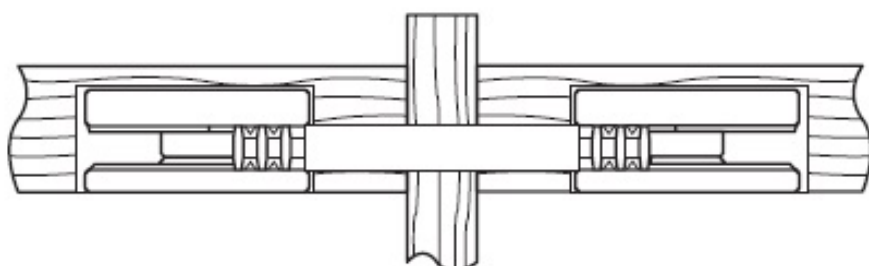

PRODUCT SHEET

Description:

Steel Dowel Double 74mm, F/Mamut Con, Drill Distance 88-96mm

Item number:

11.03.448-0

Units	Box	Carton	HS Code	Barcode
Pcs.		250	7318190090	 5704866445122

SISO A/S

Mileparken 11
DK-2740 Skovlunde
Denmark
VAT: DK 24786013

Phone +45 45 830 900

www.siso.dk
siso@siso.dk

Danske Bank
Nytorv Branch
Copenhagen
SWIFT: DABADKKK

Account no.
4180 3112 112936
IBAN Account
DK7230003112112936